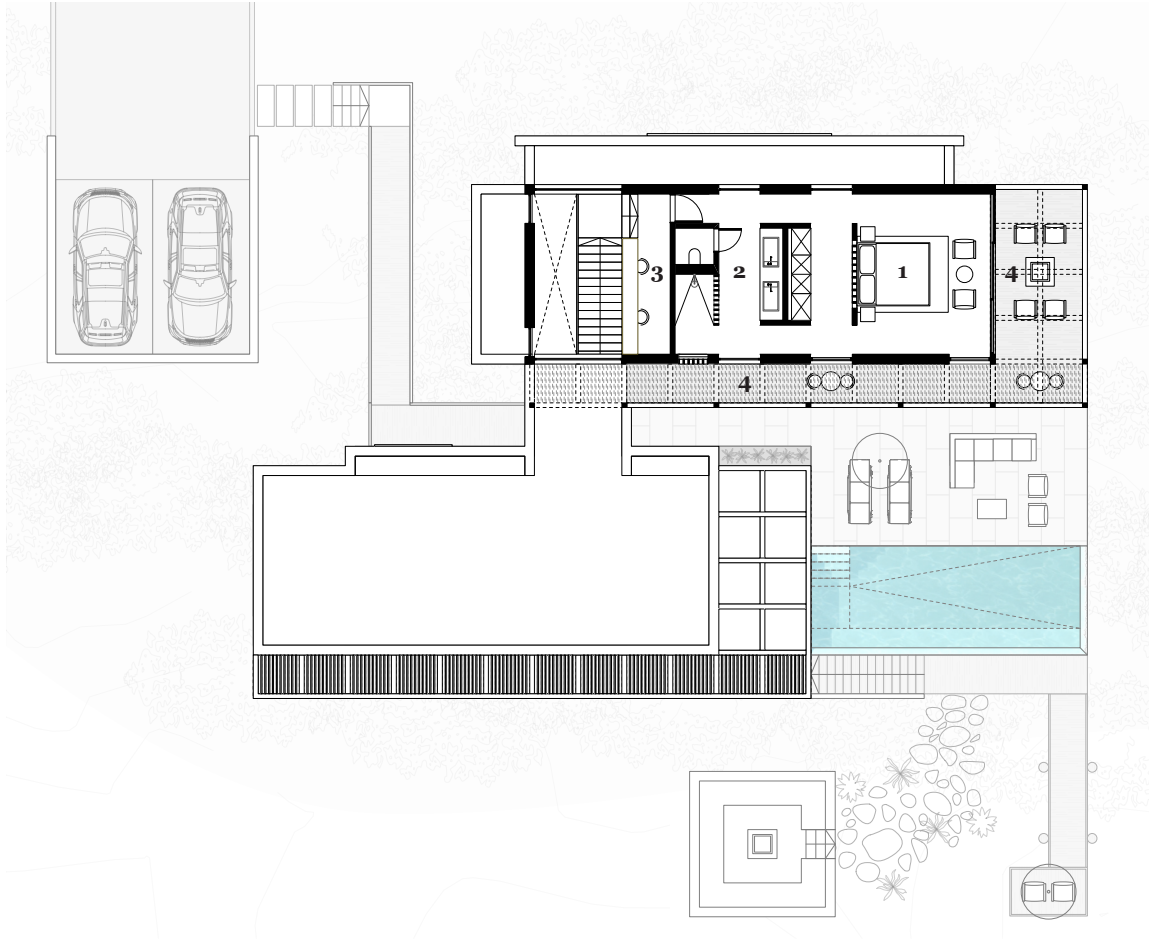

3 Bed Lakehouse

Level 1

- | | | | |
|---|------------------|----|------------------|
| 1 | Parking | 9 | Powder Room |
| 2 | Entry Bridge | 10 | Bed 2 |
| 3 | Entrance Lobby | 11 | Bed 3 |
| 4 | Living Space | 12 | Ensuite bathroom |
| 5 | Kitchen / Dining | 13 | Pool Terrace |
| 6 | Pantry | 14 | Pool |
| 7 | Laundry | 15 | Outdoor Dining |
| 8 | Nook | | |

3 Bed Lakehouse

Level 2

- 1 Master Bedroom
- 2 Ensuite
- 3 Workspace
- 4 Terrace

> Built Interior	3150 sq ft
> Terraces + Pools	1820 sq ft
> Total	4970 sq ft