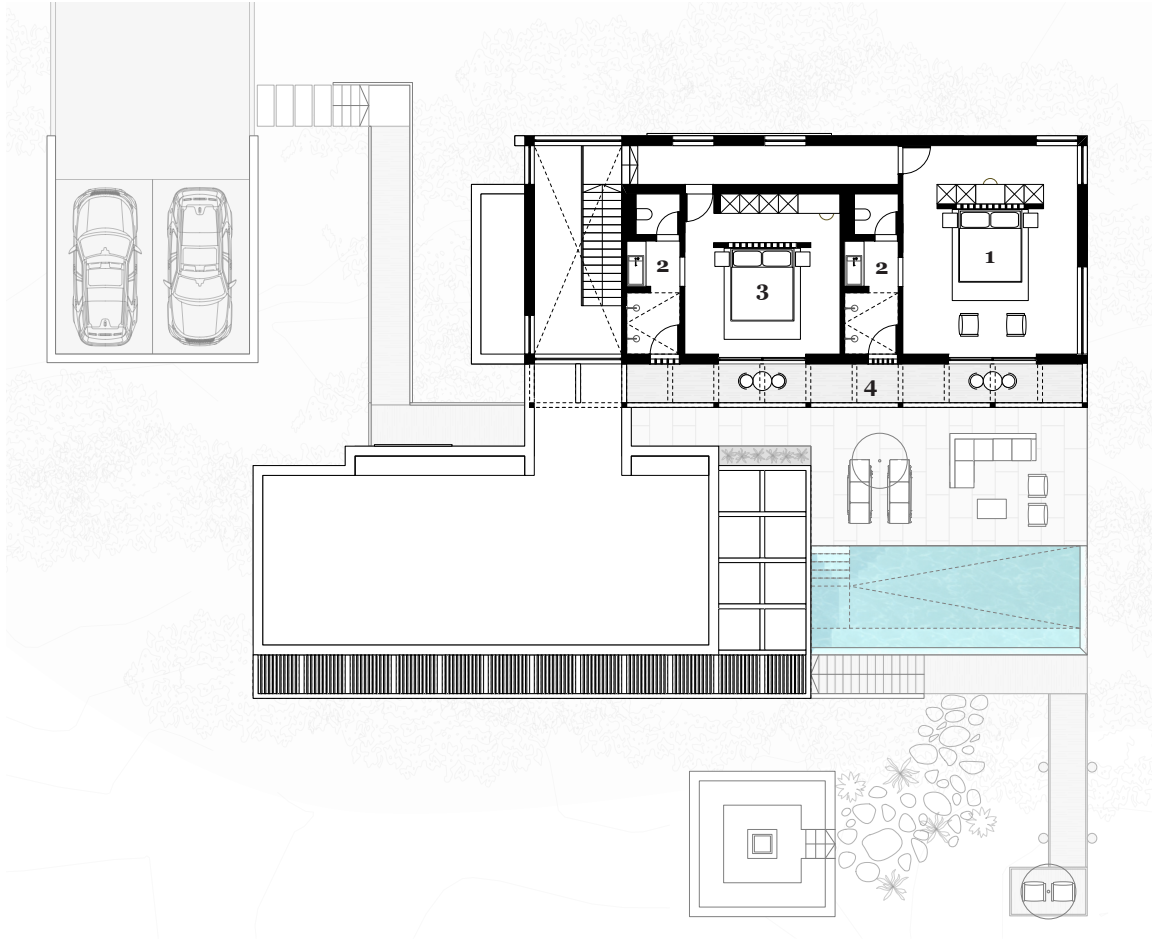

4 Bed Lakehouse

Level 1

- | | |
|---------------------------|----------------------------|
| 1 Parking | 9 Powder Room |
| 2 Entry Bridge | 10 Bed 2 |
| 3 Entrance Lobby | 11 Bed 3 |
| 4 Living Space | 12 Ensuite bathroom |
| 5 Kitchen / Dining | 13 Pool Terrace |
| 6 Pantry | 14 Pool |
| 7 Laundry | 15 Outdoor Dining |
| 8 Nook | |

4 Bed Lakehouse

Level 2

- 1 Master Bedroom
- 2 Ensuite
- 3 Bed 4
- 4 Terrace

> Built Interior	3300 sq ft
> Terraces + Pools	1670 sq ft
> Total	4970 sq ft